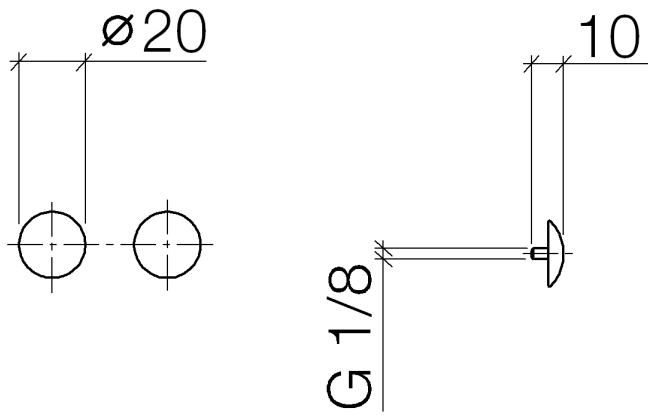

Decorative caps for Perfecto - Dark Chrome

IMO

12 801 970

• 1 pair

Including retaining screws available under order no.
12 800 970-FF

Fits: IMO, LULU, MADISON, MEM, TARA,
CL.1, LISSÉ, VAIA, META, CYO

	Dark Chrome	12 801 970-19
	Chrome	12 801 970-00
	Brushed Platinum	12 801 970-06
	Platinum	12 801 970-08
	Durabress (23kt Gold)	12 801 970-09
	Light Gold	12 801 970-26
	Brushed Light Gold	12 801 970-27
	Brushed Durabress (23kt Gold)	12 801 970-28
	Matte Black	12 801 970-33
	Brushed Bronze	12 801 970-42
	Brushed Champagne (22kt Gold)	12 801 970-46
	Champagne (22kt Gold)	12 801 970-47
	Brushed Chrome	12 801 970-93
	Brushed Dark Platinum	12 801 970-99

12 801 970

12 801 970

Parts for other
finishes can be found
here: [Chrome](#)